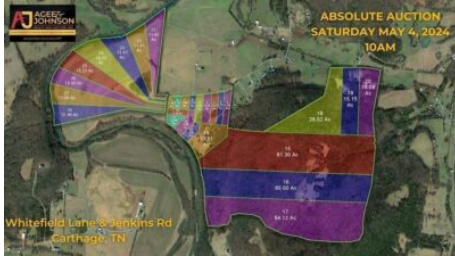

0 Whitefield Lane

Carthage, TN 37030

SqFt: 0

Lot: 13.1 Acre(s)

$0

$0.00 / SqFt

Listed On: **April 23, 2024**

MLS # **2646337**

SOLD!