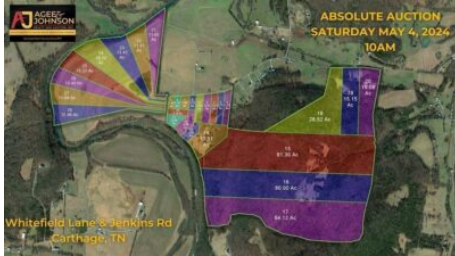

0 Whitefield Lane

Carthage, TN 37030

SqFt: 0

Lot: 16.7 Acre(s)

$0

$0.00 / SqFt

Listed On: **April 23, 2024**

MLS # **2646330**

SOLD!