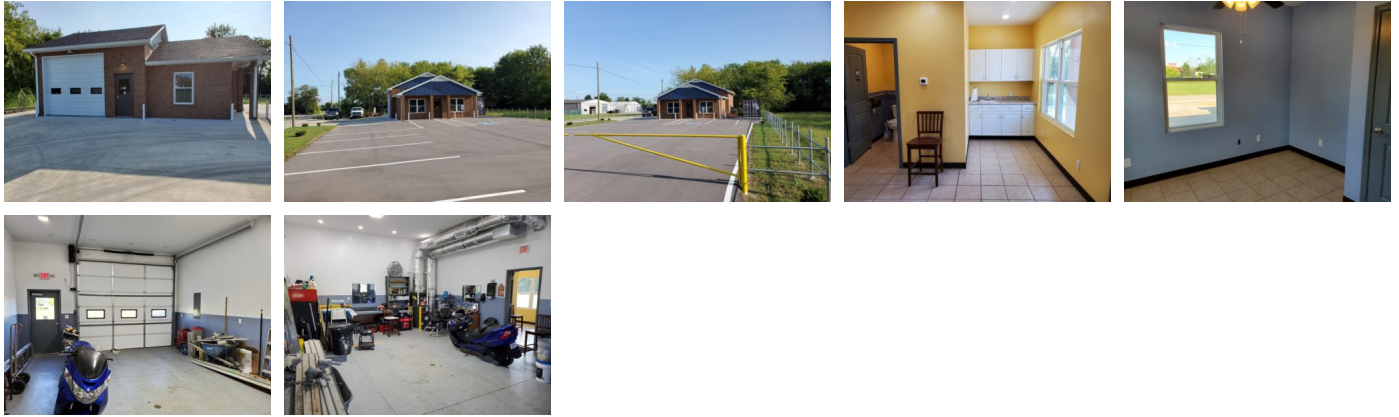

Local & Nearby Area Resources / Businesses

- **Restaurants:** 20+
- **Health / Medical:** 20+
- **Attractions / Things to Do:** 20+

- **Grocery:** 20+
- **Schools / Education:** 20+
- **Shopping:** 20+

Local area results found within 20mi - powered by Yelp.com & GreatSchools.org

Area Restaurants 20+

#	Name	Type	Distance	Phone	Rating
1	Jack in the Box	Fast Food	0.07 mi	(615) 453-4767	8 Review(s) 2.0
2	Panda Express	Chinese	0.17 mi	(615) 449-9996	30 Review(s) 2.0
3	Gondola Restaurant	Pizza	0.24 mi	(615) 444-6016	37 Review(s) 3.0
4	Daily Buffet and Grill	Chinese	0.29 mi	(615) 443-7257	11 Review(s) 1.0
5	Cracker Barrel Old Country Store	Breakfast & Brunch	0.32 mi	(615) 444-4995	61 Review(s) 3.5
6	Bangkok Pad Thai	Thai	0.34 mi	(615) 443-4677	140 Review(s) 4.5
7	Panera Bread	Salad	0.36 mi	(615) 994-3750	8 Review(s) 2.5
8	Zaxby's Chicken Fingers & Buffalo Wings	Chicken Wings	0.4 mi	(615) 449-4566	15 Review(s) 4.0
9	Whitts Barbecue	Barbeque	0.41 mi	(615) 443-1919	13 Review(s) 3.0
10	Cook Out - Lebanon	Fast Food	0.42 mi		2 Review(s) 3.5
11	Sunset Restaurant	American (New)	0.42 mi	(615) 444-9530	83 Review(s) 4.0
12	Cicis	Pizza	0.42 mi	(615) 444-2221	6 Review(s) 3.0
13	Demos' Restaurant	American (Traditional)	0.43 mi	(615) 443-4600	203 Review(s) 4.0
14	615 Pizza	Chicken Wings	0.44 mi	(615) 547-4992	3 Review(s) 4.5