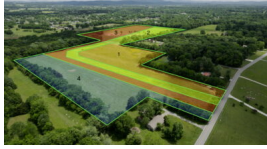

ABSOLUTE AUCTION Saturday June 3, 2023 10:00 AM
LOVERS LANE, LEBANON, TN 37087
34+ BEAUTIFUL ACRES SELLING IN 4 ESTATE TRACTS

34+ Beautiful Acres selling in 4 Estate Tracts. Ranging in size from 3.09 - 12.39 Acres. City Water Available. Well Tested Septic Approved. Several acre dated and modernized 100+ year old homes, no mobile or modular homes. Perfect for your Homestead or Blandishment. Excellent Building Sites. Land Lays Level to Gentle Rolling. Open Fields and Wooded Areas with plenty of room for children and pets to roam, horses, cattle and other livestock. Conveniently located close to Historic Lebanon Square, Shopping, Restaurants, and easy access to I-40 and I-840

PRIME BUILDING TRACTS
BEAUTIFUL LEVEL LAND • OPEN FIELDS • MATURE TREES

Tract 1: 6.67 Acres, Beautiful Building Site   Tract 3: 12.39 Acres, Breathtaking Building Site
Tract 2: 9.95 Acres, Breathtaking Building Site   Tract 4: 3.09 Acres, Beautiful Building Site

Call Jay White at 615-504-0903 or Ricky Thorne at 615-347-4285
For Further Information

Part of the George Eatherly Estate

AGEE & JOHNSON REALTY AND AUCTION, INC. **615.444.0909**
www.AgeeAndJohnson.com