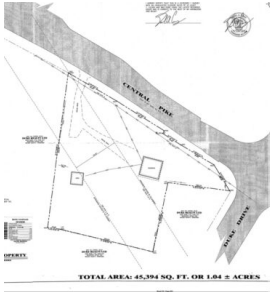

14954 Central Pike

Lebanon, TN 37090

SqFt: 0

Lot: 1.0 Acre(s)

$950,000 $899,990

$0.00 / SqFt

Listed On: **April 04, 2025**

Year Built: **1974**

MLS # **2813532**

Listed By (Agent):

Hayden White

Phone (Office): 615-444-0909

Phone (Cell): 615-587-1152

Email: jhwhite@realtracs.com

Website:
<http://haydenwhiterealtor.com/>

About 14954 Central Pike

Conveniently located Property on Central Pk, Hwy 109, and Interstate 840. Property Recently rezoned to GC. Please find Plat and additional Information in the media section.

Local & Nearby Area Resources / Businesses

- **Restaurants:** 20+
- **Grocery:** 20+
- **Health / Medical:** 20+
- **Attractions / Things to Do:** 20+
- **Shopping:** 20+

Local area results found within 20mi - powered by Yelp.com